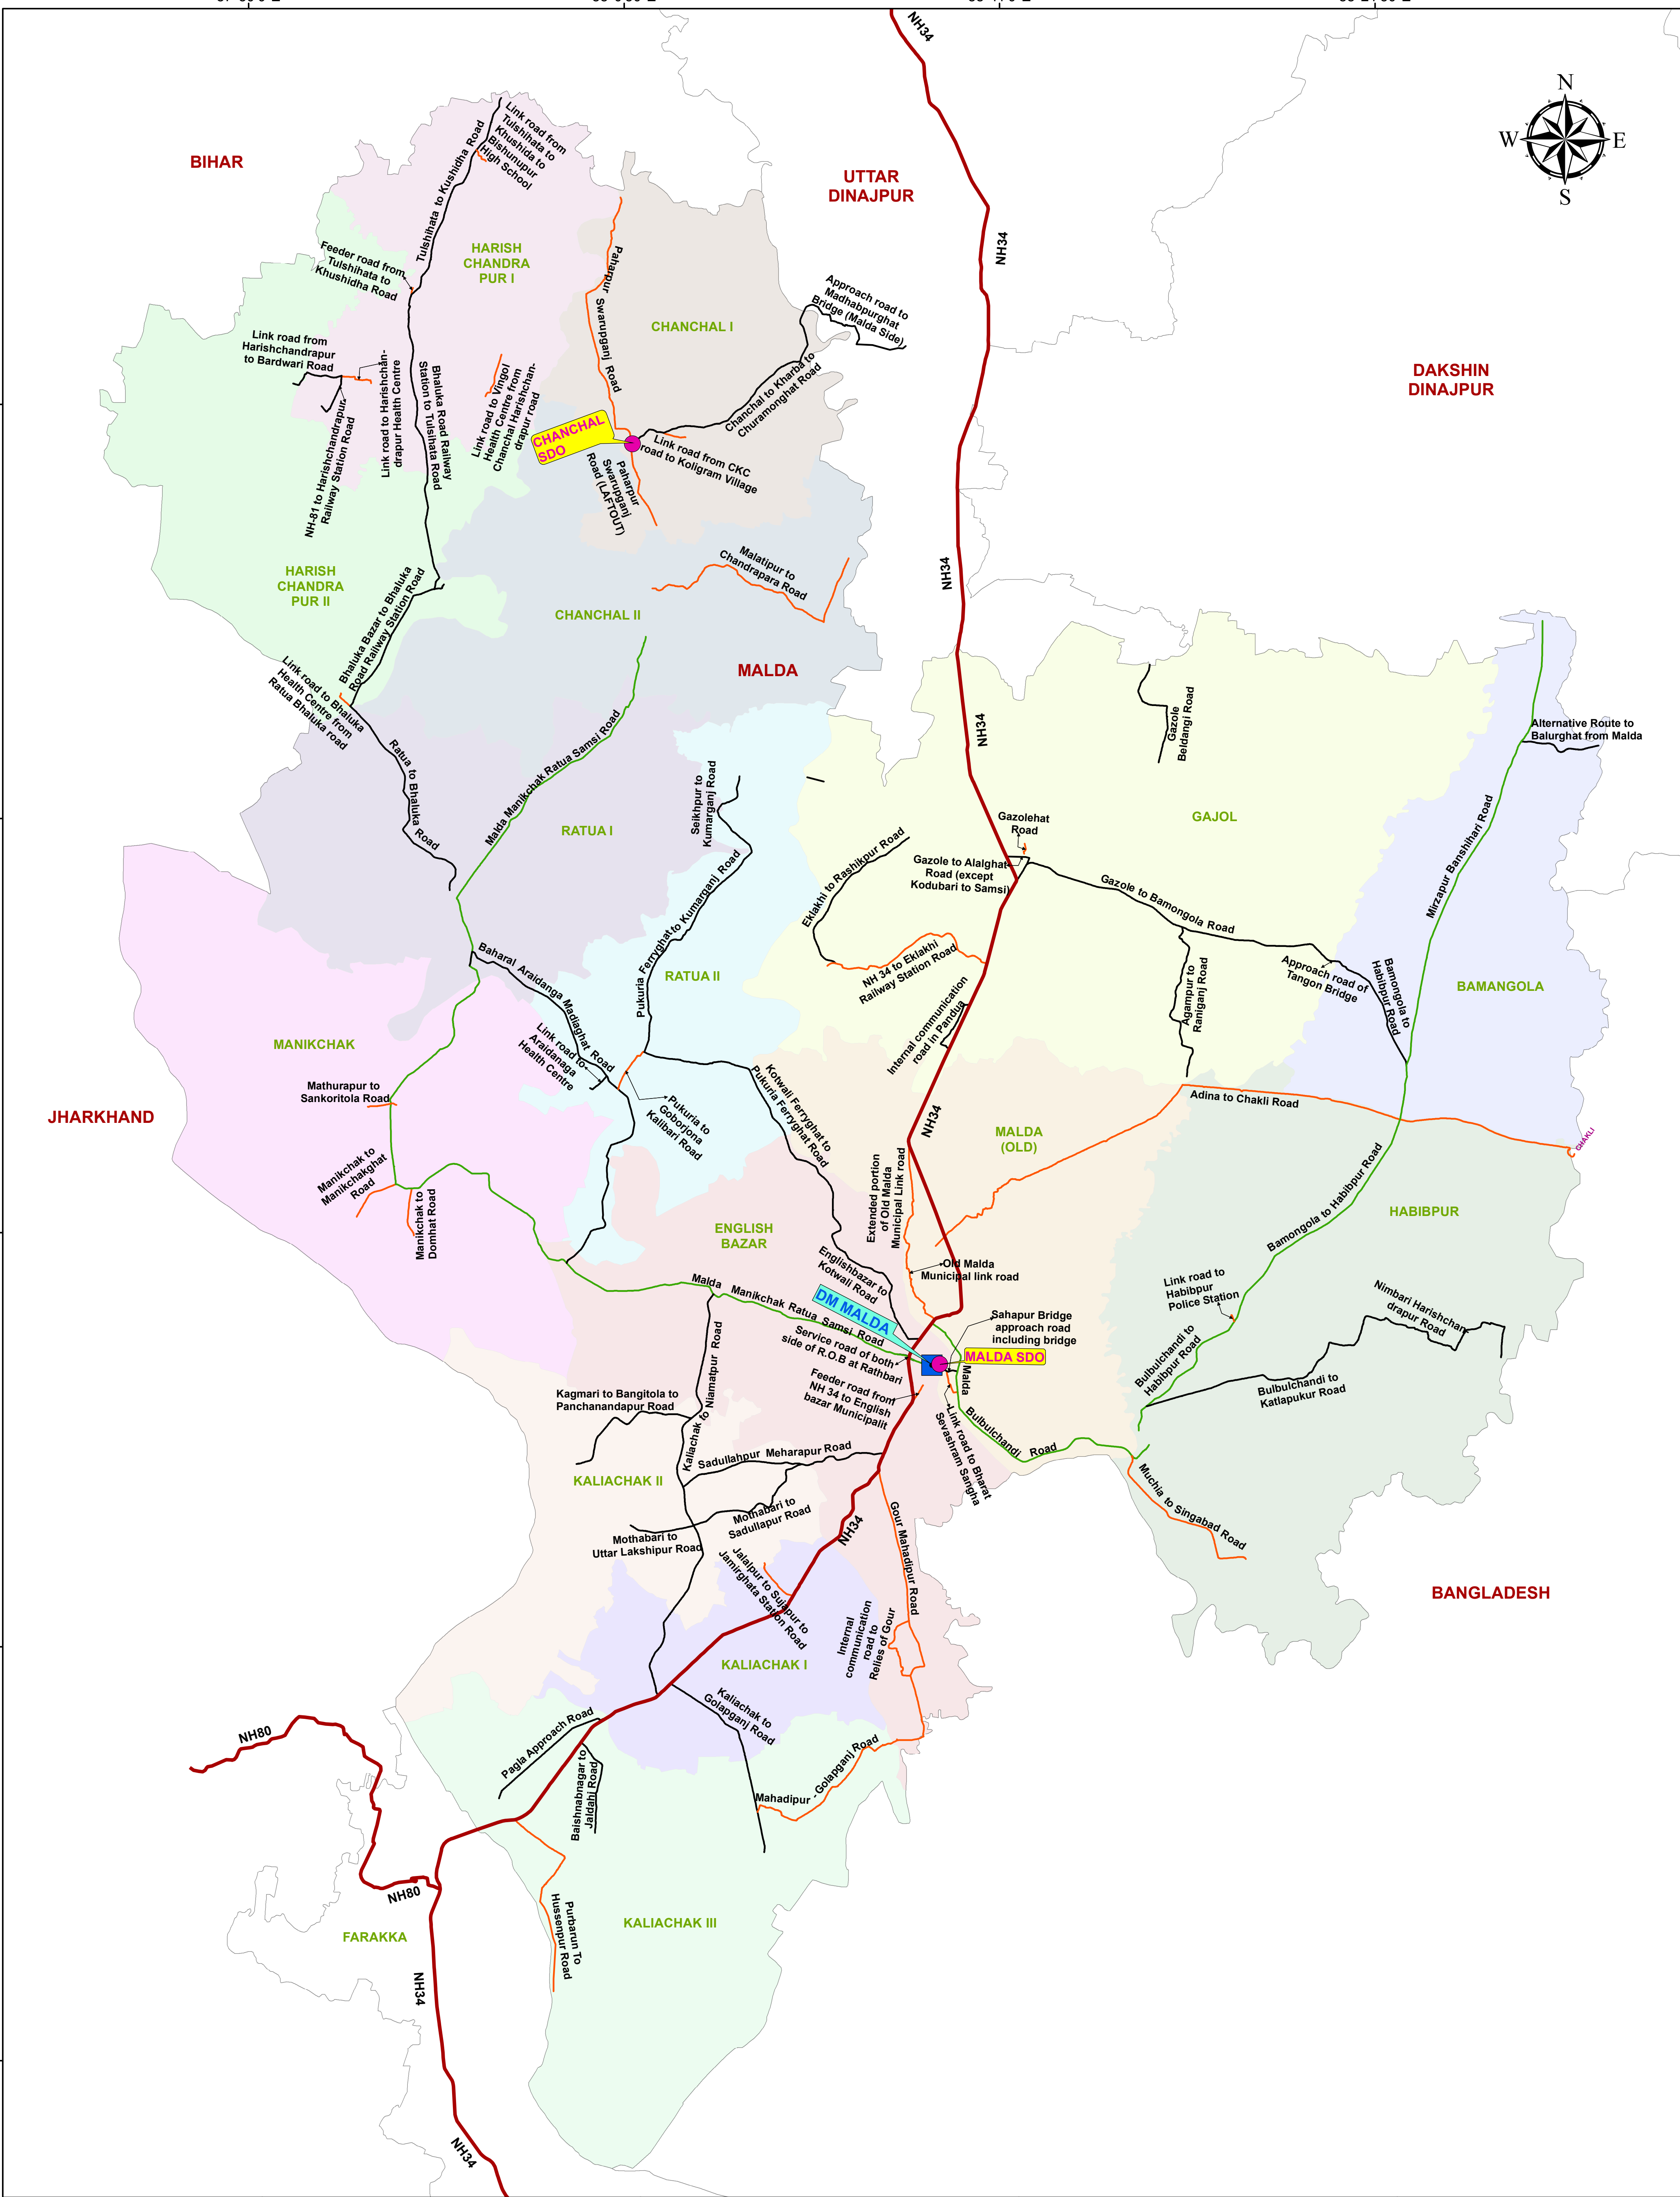

MALDA

87°50'0"E 88°0'30"E 88°11'0"E 88°21'30"E

25°24'30"N

25°14'0"N

25°3'30"N

24°53'0"N

24°42'30"N

25°24'30"N

25°14'0"N

25°3'30"N

24°53'0"N

24°42'30"N

87°50'0"E 88°0'30"E 88°11'0"E 88°21'30"E

LEGEND

	NATIONAL HIGHWAY		SUB-DIVISION OFFICE
	STATE HIGHWAY		DM OFFICE
	MAJOR DISTRICT ROAD		DISTRICT
	RURAL ROAD		